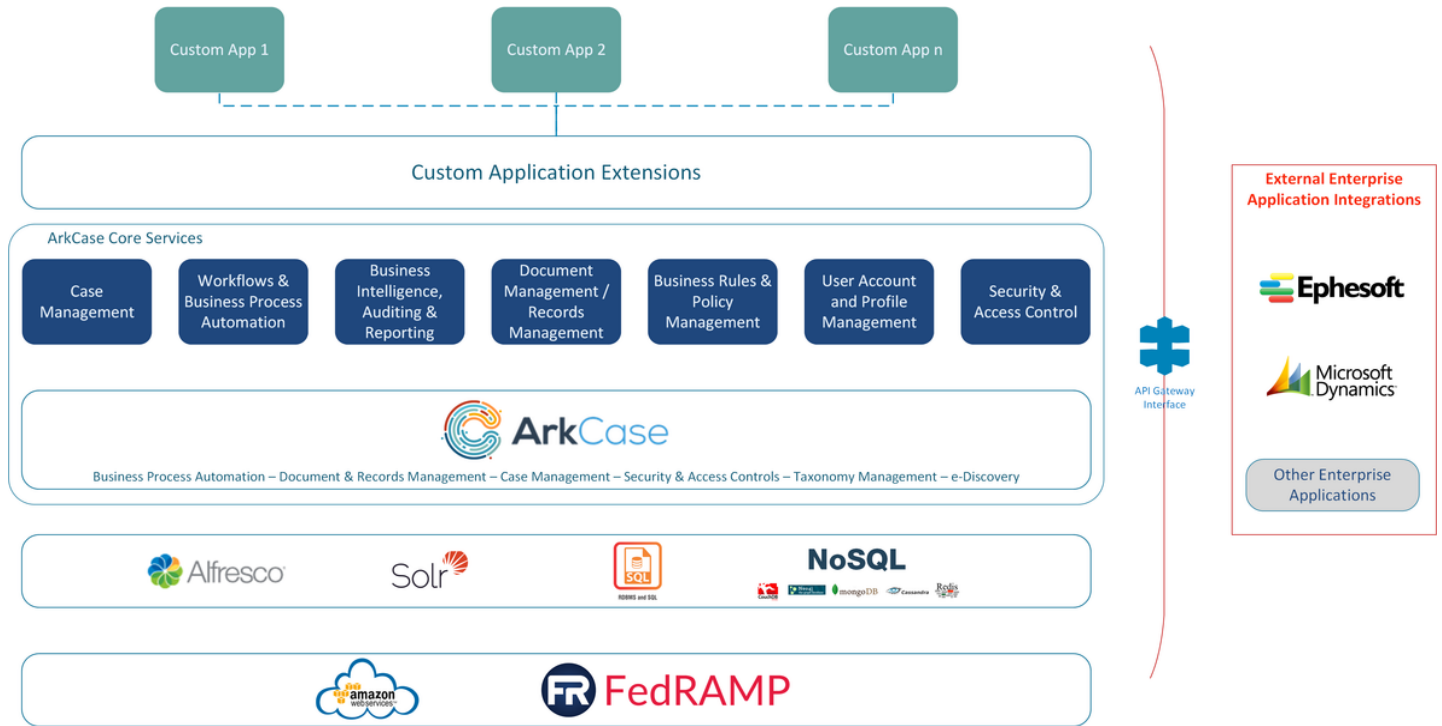

CONTENT CLOUD

Armedia realizes that each organization's needs differ from one another and in many instances, a COTS product may not be able to satisfy all the requirements of an organization. For such instances, Armedia offers Armedia Content Cloud (ACC) – an operational and fully provisioned infrastructure that meets ISO-27001 requirements out-of-the-box – as a platform that provides:

- | | | | |
|-------------------------------------|---|---|---------------------------------------|
| Database Management | + | + | Document/Information Management |
| User Account and Profile Management | + | + | Records Management |
| Auditing and Reporting | + | + | Case Management |
| Contact Management | + | + | Task Management |
| Communications Management | + | + | Workflow Configuration and Management |
| Alerts and Notifications Management | + | + | Security and Access Control |

ECM On The Cloud

As a platform as a service (PaaS) offering, the ACC allows customers to meet agency requirements without major capital investment and with reduced technical staff. Armedia provides full, professional management of the PaaS offering, and the infrastructure supporting the PaaS includes professionally hosted servers, storage, network connectivity, and associated management systems. The ACC is composed of: the ArkCase case management system, the Alfresco enterprise content management (ECM) system, Ephesoft Intelligent Document Capture system, Pentaho for Business Intelligence and Reporting, and Solr for full text search and indexing.

ACC provides out-of-the-box solutions for:

- Legal Case Management + + Licensing Process Management
- Compliance Management + + Task Management
- Complaints Management + + FOIA/Public Records Request Processing
- Correspondence Management + + Human Resources Management